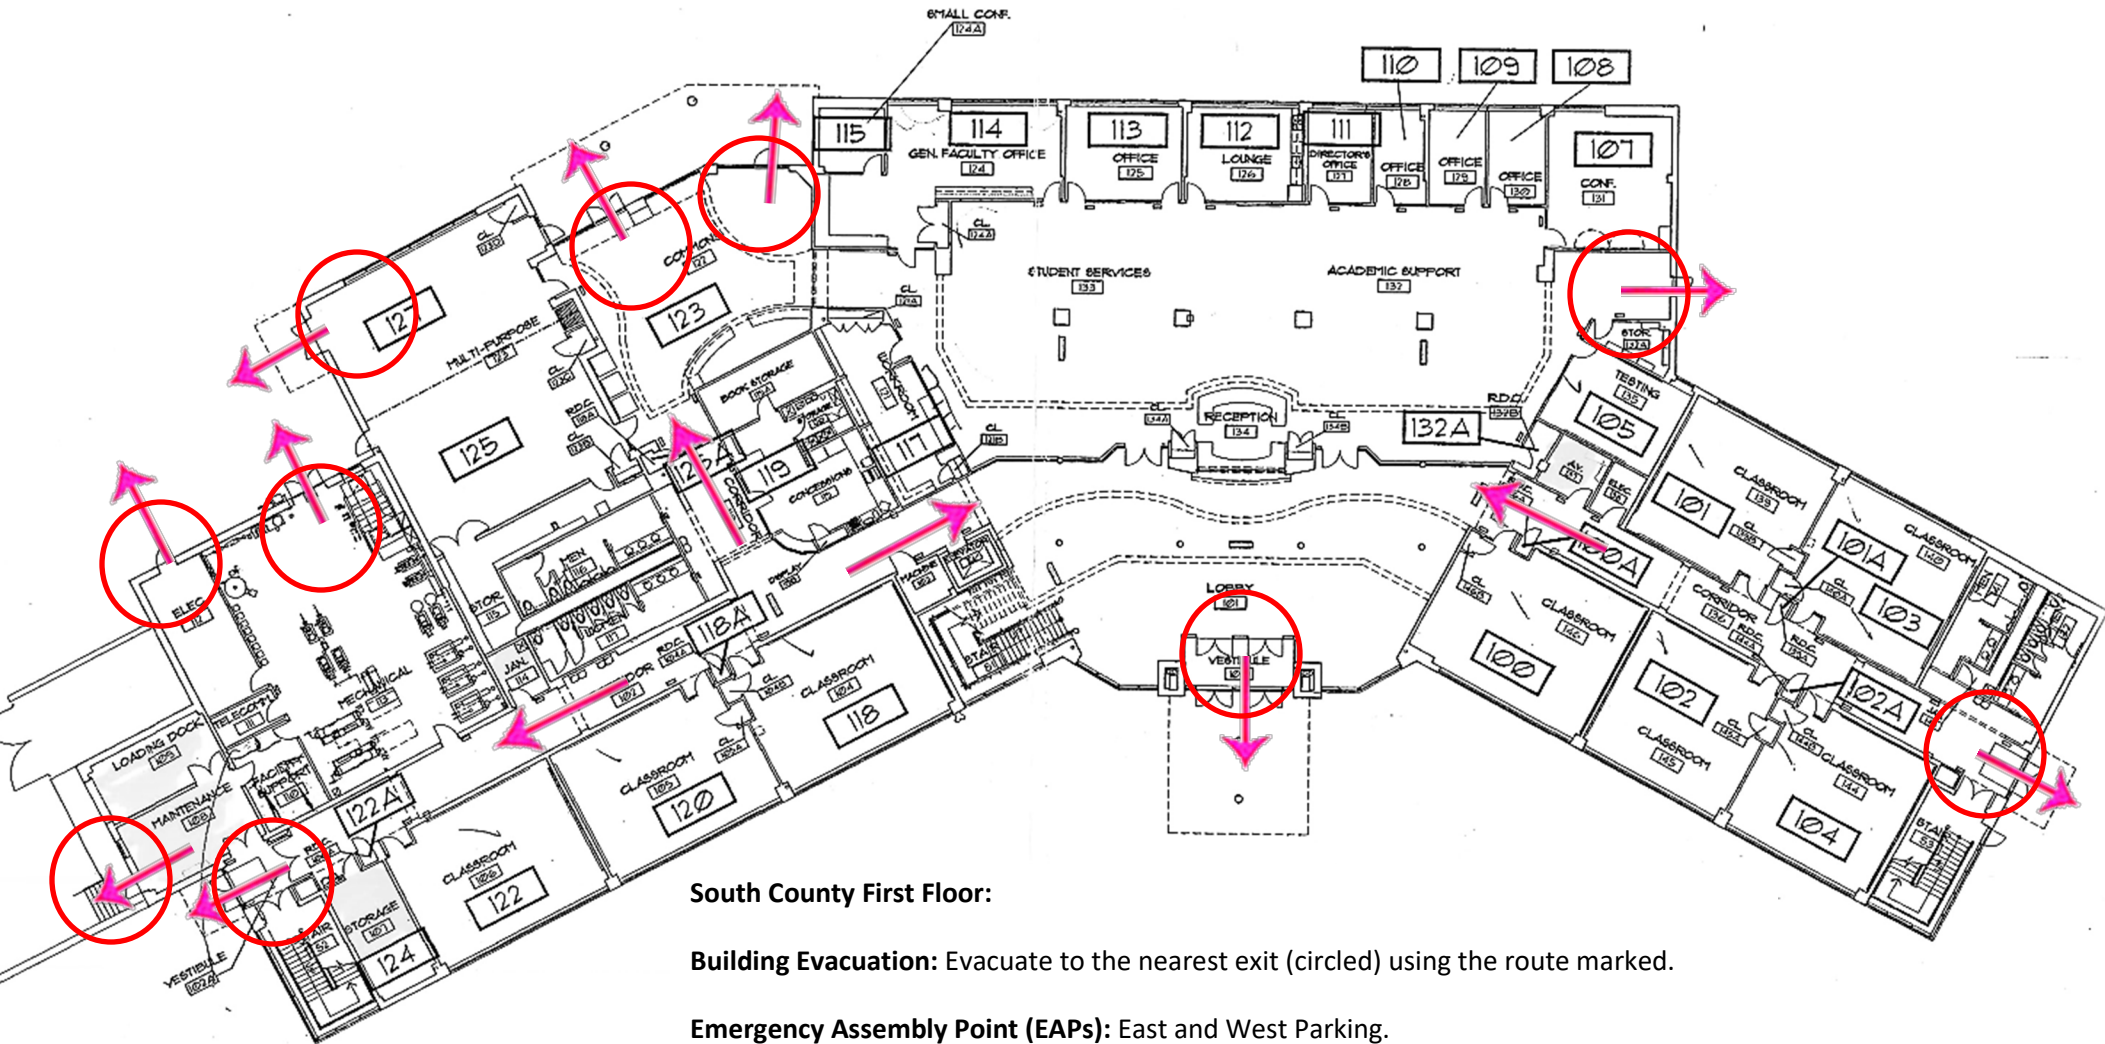

## **Emergency Evacuation Procedure Maps**

**for:**

Saint Louis Community College  
South County

4115 Meramec Bottom Rd, St. Louis, MO 63129

# Severe Weather Safe Area and Evacuation Plan

## South County First Floor:

**Building Evacuation:** Evacuate to the nearest exit (circled) using the route marked.

**Emergency Assembly Point (EAPs):** East and West Parking.

**Tornado/Weather:** Evacuate to the restrooms.

**Emergency Assembly Point (EAPs):** East and West Parking.

**Tornado/Weather:** Evacuate to the restrooms.