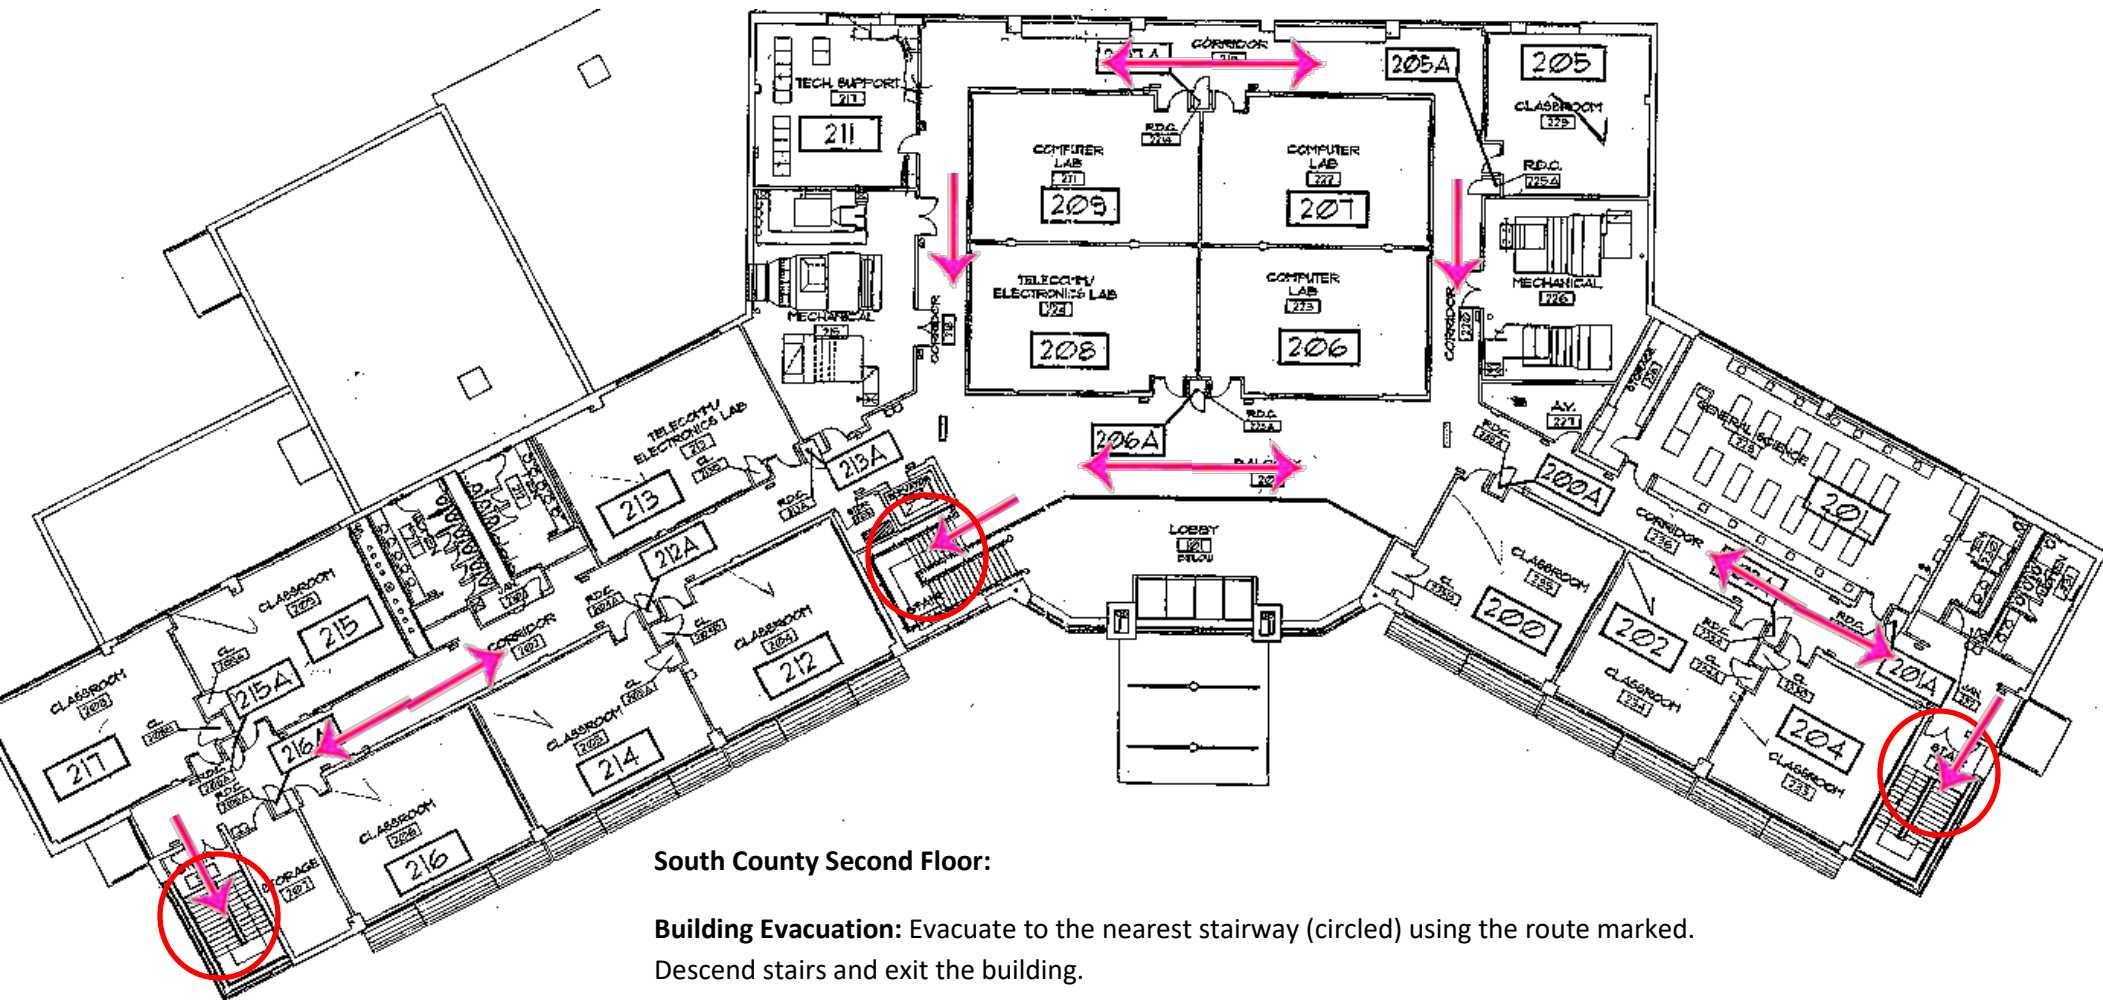

Severe Weather Safe Area and Evacuation Plan

South County Second Floor:

Building Evacuation: Evacuate to the nearest stairway (circled) using the route marked. Descend stairs and exit the building.

Emergency Assembly Point (EAPs): East and West Parking.

Tornado/Weather: Evacuate to the restrooms.