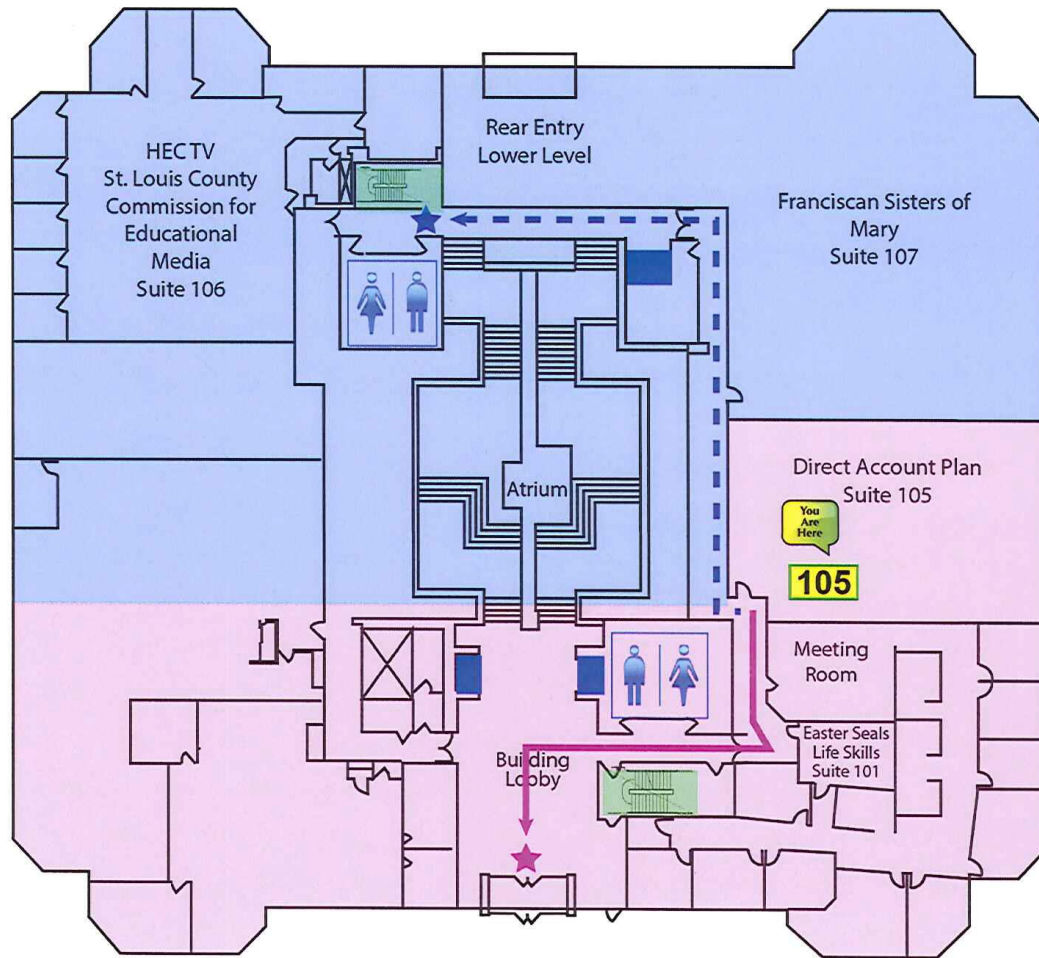

**Evacuation Route
for Meeting Room
(MR)**

Primary EXIT

Secondary EXIT

You Are Here

Restrooms

Safe Areas:

- Restrooms
- Stairwell
- 1st Floor Corridors
- Lower Level Hallways
- Video Lab
- Auditorium
- Basement Hall

Assembly Point
 Outside

Emergency
 Dial Security at
 x5777
 &
 Police/Fire
 Department at
 x8911

Evacuation Route for Room 101

Primary EXIT

➔

Secondary EXIT

⋯➔

You Are Here

You Are Here

Restrooms

🚻

Safe Areas:

- Restrooms
- Stairwell
- 1st Floor Corridors
- Lower Level Hallways
- Video Lab
- Auditorium
- Basement Hall

**Assembly Point
Outside**

**Emergency
Dial Security at
x5777
&
Police/Fire
Department at
x8911**

**Evacuation Route
for Room 105**

Primary EXIT

Secondary EXIT

You Are Here

Restrooms

Safe Areas:

- Restrooms
- Stairwell
- 1st Floor Corridors
- Lower Level Hallways
- Video Lab
- Auditorium
- Basement Hall