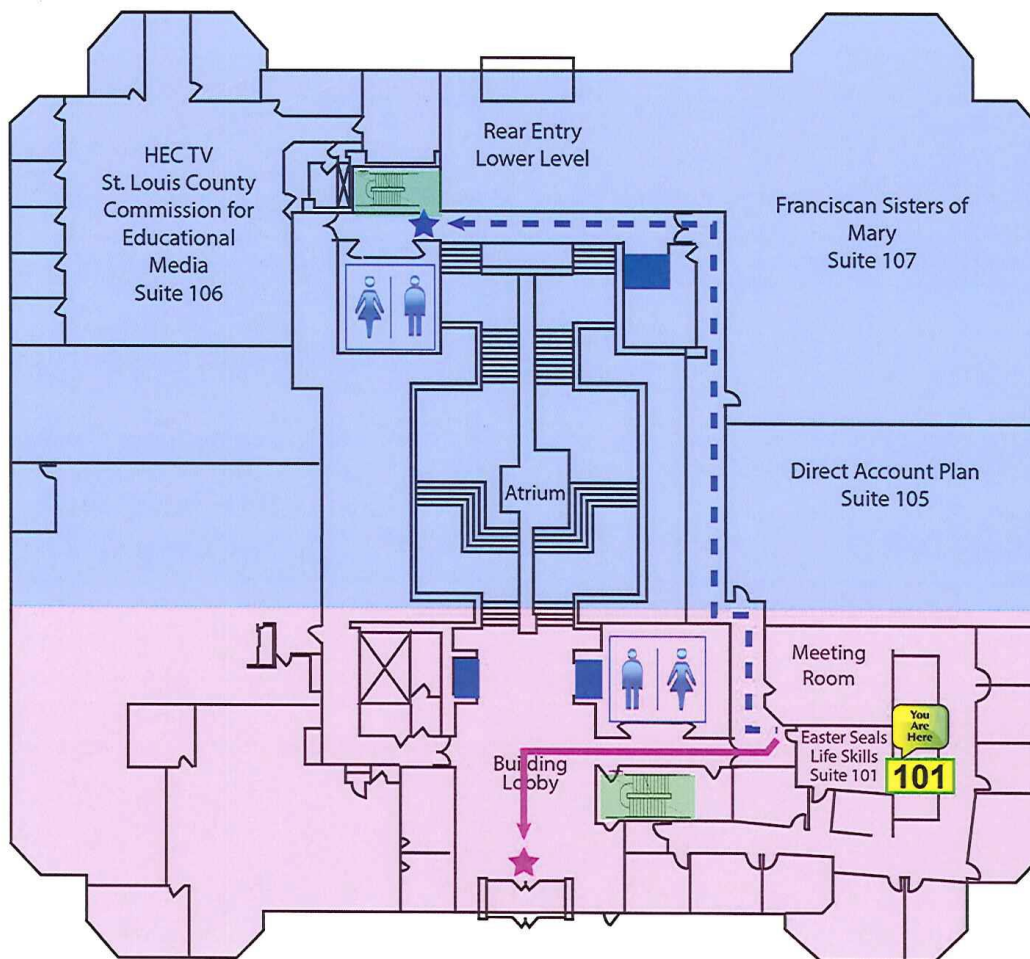

Safe Areas:

- Restrooms
- Stairwell
- 1st Floor Corridors
- Lower Level Hallways
- Video Lab
- Auditorium
- Basement Hall

Assembly Point
Outside

Emergency
Dial Security at
x5777
&
Police/Fire
Department at
x8911

**Evacuation Route
for Meeting Room
(MR)**

Primary EXIT

Secondary EXIT

You Are Here

Restrooms

Safe Areas:

- Restrooms
- Stairwell
- 1st Floor Corridors
- Lower Level Hallways
- Video Lab
- Auditorium
- Basement Hall

Assembly Point
 Outside

Emergency
 Dial Security at
 x5777
 &
 Police/Fire
 Department at
 x8911

Evacuation Route for Room 101

Primary EXIT

➔

Secondary EXIT

⋯➔

You Are Here

You Are Here

Restrooms

🚻

Safe Areas:

- Restrooms
- Stairwell
- 1st Floor Corridors
- Lower Level Hallways
- Video Lab
- Auditorium
- Basement Hall

**Assembly Point
Outside**

**Emergency
Dial Security at
x5777
&
Police/Fire
Department at
x8911**