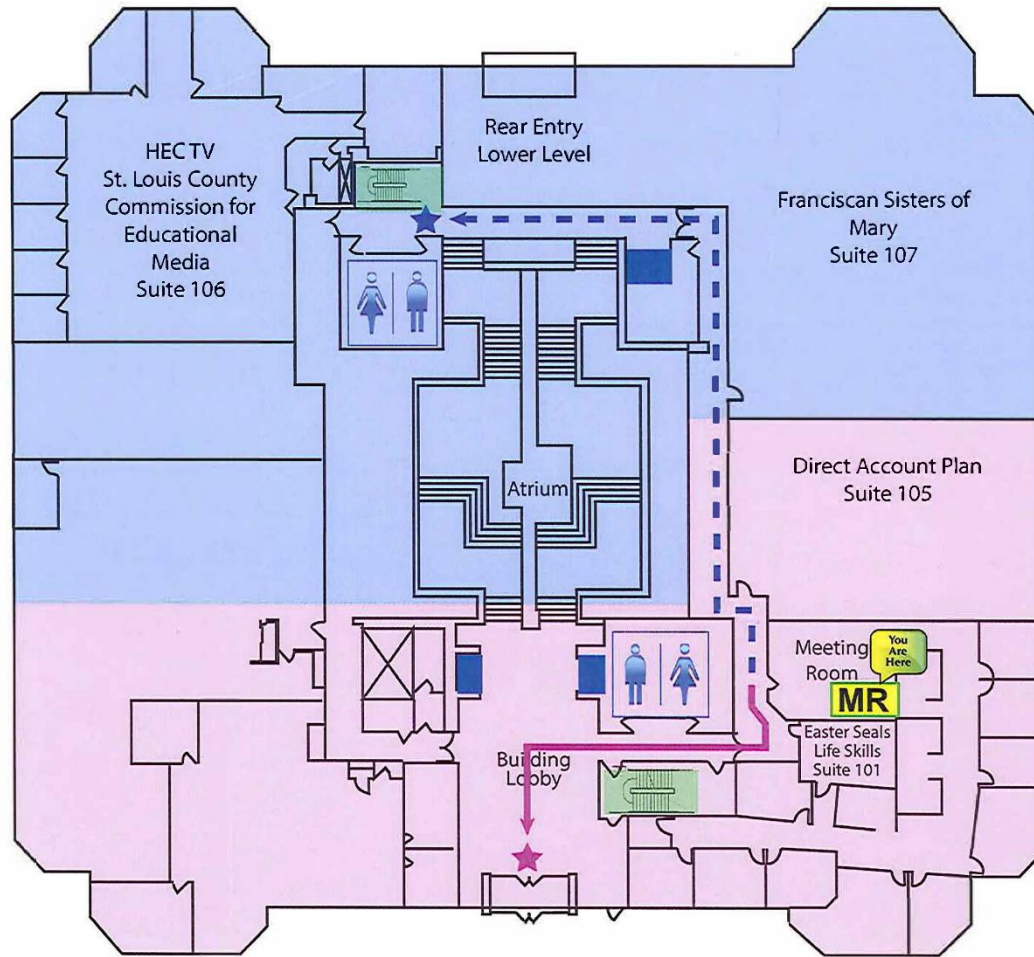

Evacuation Route for Room 209

- Primary EXIT
- Secondary EXIT
- You are here symbol
- Restrooms
- Safe Areas:**
 - Restrooms
 - Stairwell
 - Testing Room
 - 1st Floor Corridors
 - Lower Level Hallways
 - Video Lab
 - Auditorium
 - Basement Hall

Assembly Point
Outside

Emergency
Dial Security at
x5777
&
Police/Fire
Department at
x8911

Evacuation Route for Room 107

Primary EXIT
→

Secondary EXIT
←

You Are Here

You Are Here

Restrooms

Safe Areas:

- Restrooms
- Stairwell
- 1st Floor Corridors
- Lower Level Hallways
- Video Lab
- Auditorium
- Basement Hall

Assembly Point
Outside

Emergency
Dial Security at
x5777
&
Police/Fire
Department at
x8911

**Evacuation Route
for Meeting Room
(MR)**

Primary EXIT

Secondary EXIT

You Are Here

Restrooms

Safe Areas:

- Restrooms
- Stairwell
- 1st Floor Corridors
- Lower Level Hallways
- Video Lab
- Auditorium
- Basement Hall