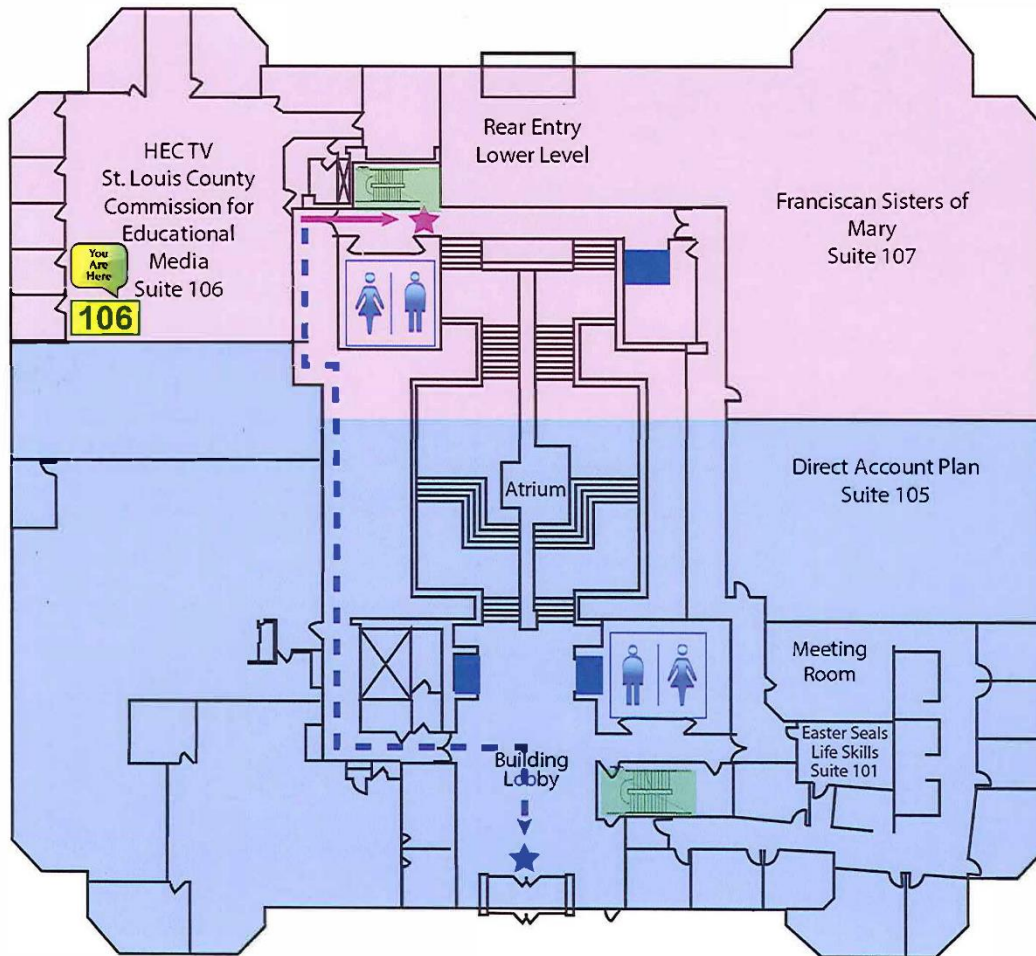

**Evacuation Route
for Meeting Room
(MR)**

Primary EXIT

Secondary EXIT

You Are Here

Restrooms

Safe Areas:

- Restrooms
- Stairwell
- 1st Floor Corridors
- Lower Level Hallways
- Video Lab
- Auditorium
- Basement Hall

You Are Here

Restrooms

🚻

Safe Areas:

- Restrooms
- Stairwell
- 1st Floor Corridors
- Lower Level Hallways
- Video Lab
- Auditorium
- Basement Hall

**Assembly Point
Outside**

**Emergency
Dial Security at
x5777
&
Police/Fire
Department at
x8911**

**Evacuation Route
for Room 105**

Primary EXIT

Secondary EXIT

You Are Here

Restrooms

Safe Areas:

- Restrooms
- Stairwell
- 1st Floor Corridors
- Lower Level Hallways
- Video Lab
- Auditorium
- Basement Hall

Assembly Point
Outside

Emergency
Dial Security at
x5777
&
Police/Fire
Department at
x8911

**Evacuation Route
for Room 106**

Primary EXIT

Secondary EXIT

You Are Here

Restrooms

Safe Areas: