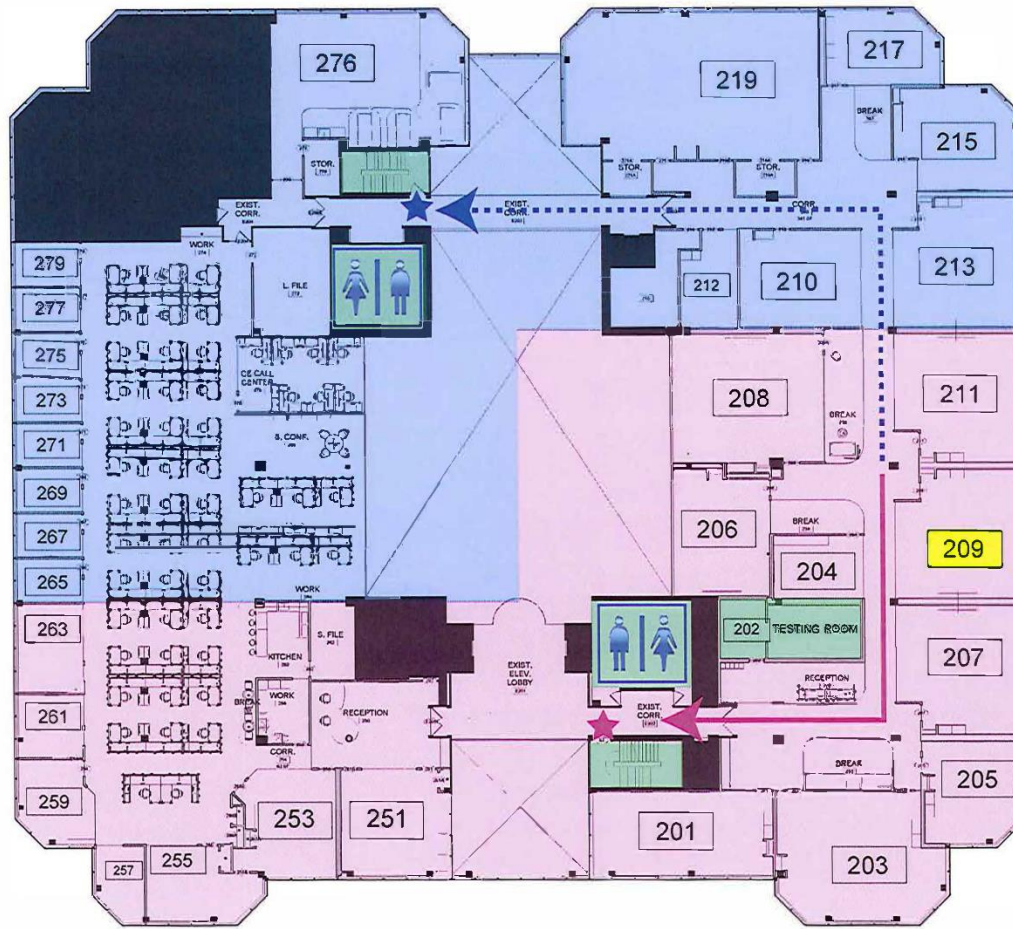

12/1/2021

Assembly Point
Outside

Emergency
Dial Security
at x5777
&
Police/Fire
Department at
x8911

Evacuation Route for Lower Level Conference Room

Primary EXIT
→

Secondary EXIT
←

You Are Here

You Are Here

Restrooms

Safe Areas:

- Restrooms
- Stairwell
- Testing Room
- 1st Floor Corridors
- Lower Level Hallways
- Video Lab
- Auditorium
- Basement Hall

Assembly Point
Outside

Emergency
Dial Security at
5777
&
Police/Fire
Department
8911

Evacuation Route for Room 209

- Primary EXIT
- Secondary EXIT
- You are here symbol
- Restrooms
- Safe Areas:**
 - Restrooms
 - Stairwell
 - Testing Room
 - 1st Floor Corridors
 - Lower Level Hallways
 - Video Lab
 - Auditorium
 - Basement Hall

**Evacuation Route
for Meeting Room
(MR)**

Primary EXIT

Secondary EXIT

You Are Here

Restrooms

Safe Areas:

- Restrooms
- Stairwell
- 1st Floor Corridors
- Lower Level Hallways
- Video Lab
- Auditorium
- Basement Hall