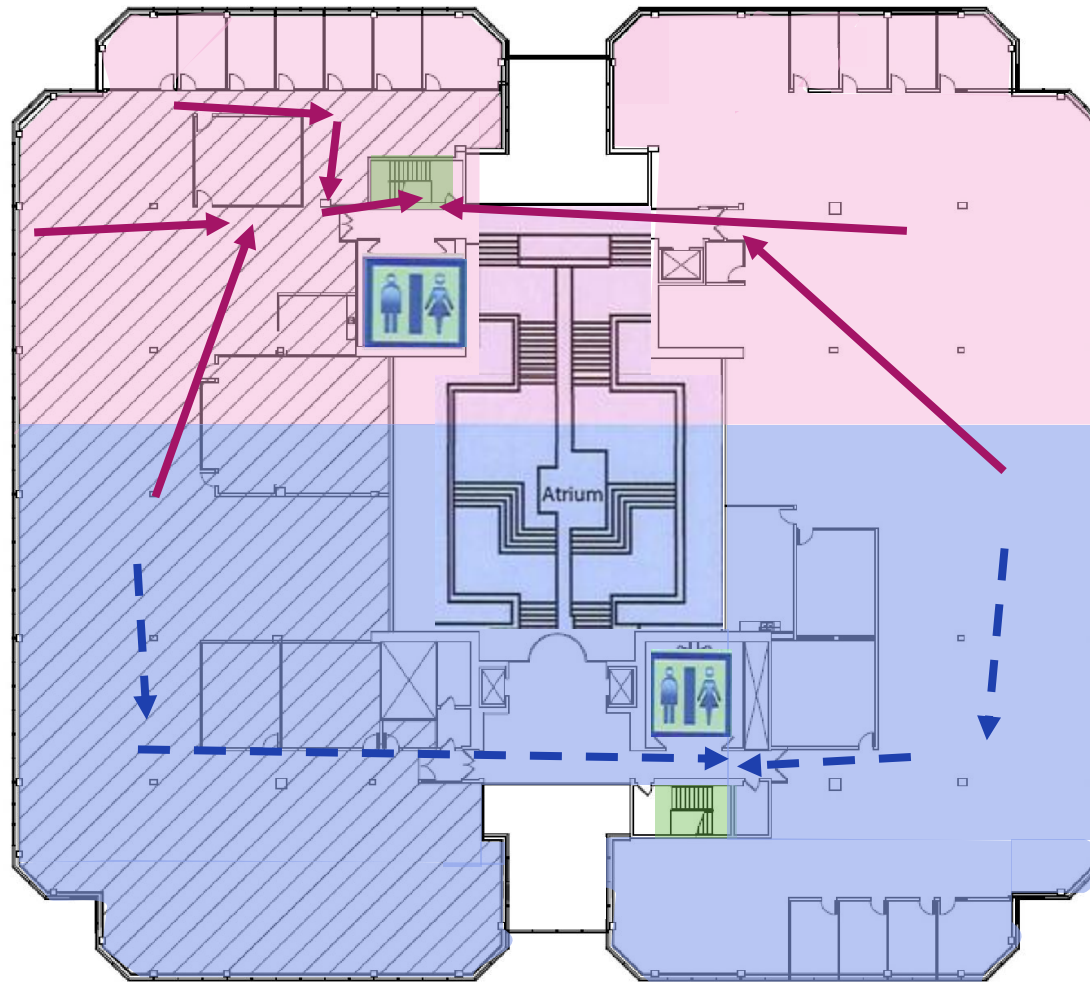

**Evacuation Route
for Meeting Room
(MR)**

Primary EXIT

Secondary EXIT

You Are Here

Restrooms

Safe Areas:

- Restrooms
- Stairwell
- 1st Floor Corridors
- Lower Level Hallways
- Video Lab
- Auditorium
- Basement Hall

**Evacuation Route
for Room 105**

Primary EXIT

Secondary EXIT

You Are Here

Restrooms

Safe Areas:

- Restrooms
- Stairwell
- 1st Floor Corridors
- Lower Level Hallways
- Video Lab
- Auditorium
- Basement Hall

Assembly Point
Outside

Emergency
Dial Security at
x5777
&
Police/Fire
Department at
x8911

**Evacuation Route
for Room 106**

Primary EXIT

Secondary EXIT

You Are Here

Restrooms

Safe Areas:

- Restrooms
- Stairwell
- 1st Floor Corridors
- Lower Level Hallways
- Video Lab
- Auditorium
- Basement Hall

Assembly Point
Outside

Emergency
Dial Security at
x5777
&
Police/Fire
Department at
x8911

Evacuation Route
Third Floor