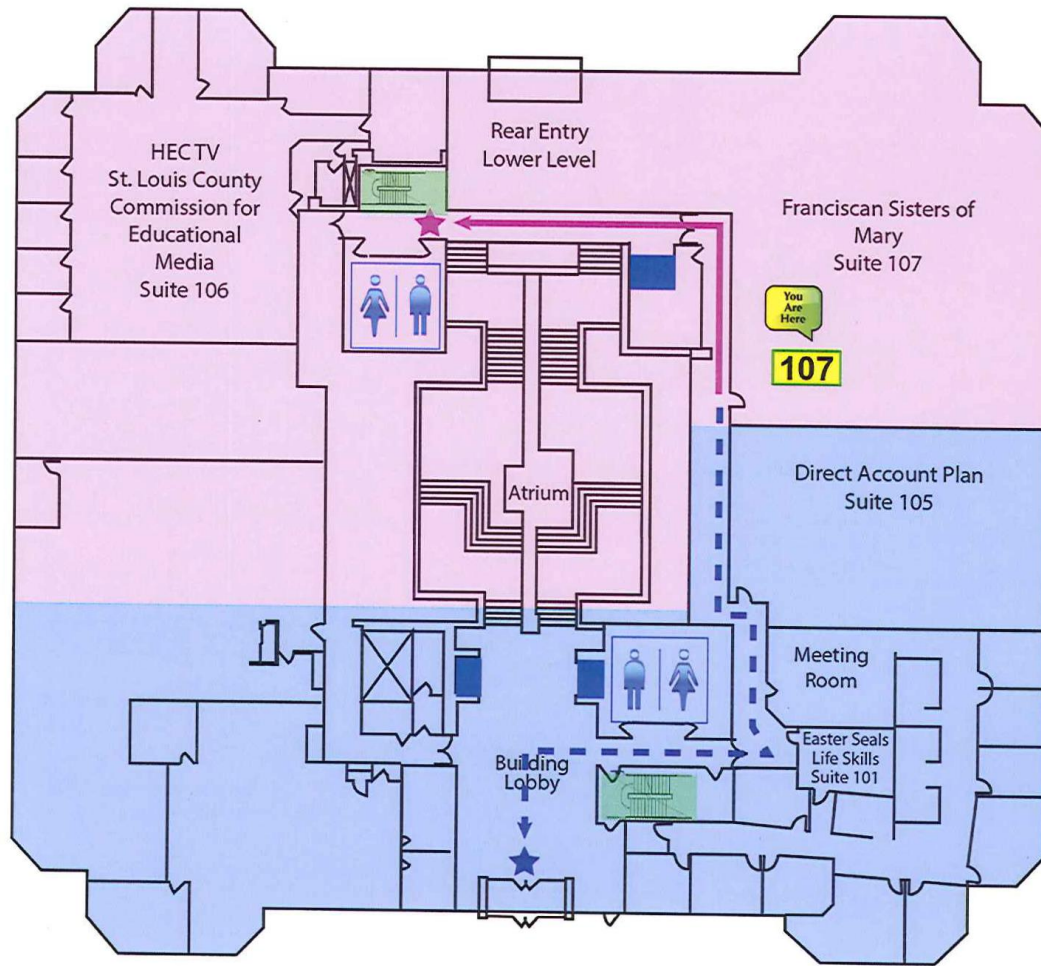

Assembly Point
Outside

Emergency
Dial Security at
x5777
&
Police/Fire
Department at
x8911

Evacuation Route for Room 107

Primary EXIT
→

Secondary EXIT
←

You Are Here

You Are Here

Restrooms

Safe Areas:

- Restrooms
- Stairwell
- 1st Floor Corridors
- Lower Level Hallways
- Video Lab
- Auditorium
- Basement Hall