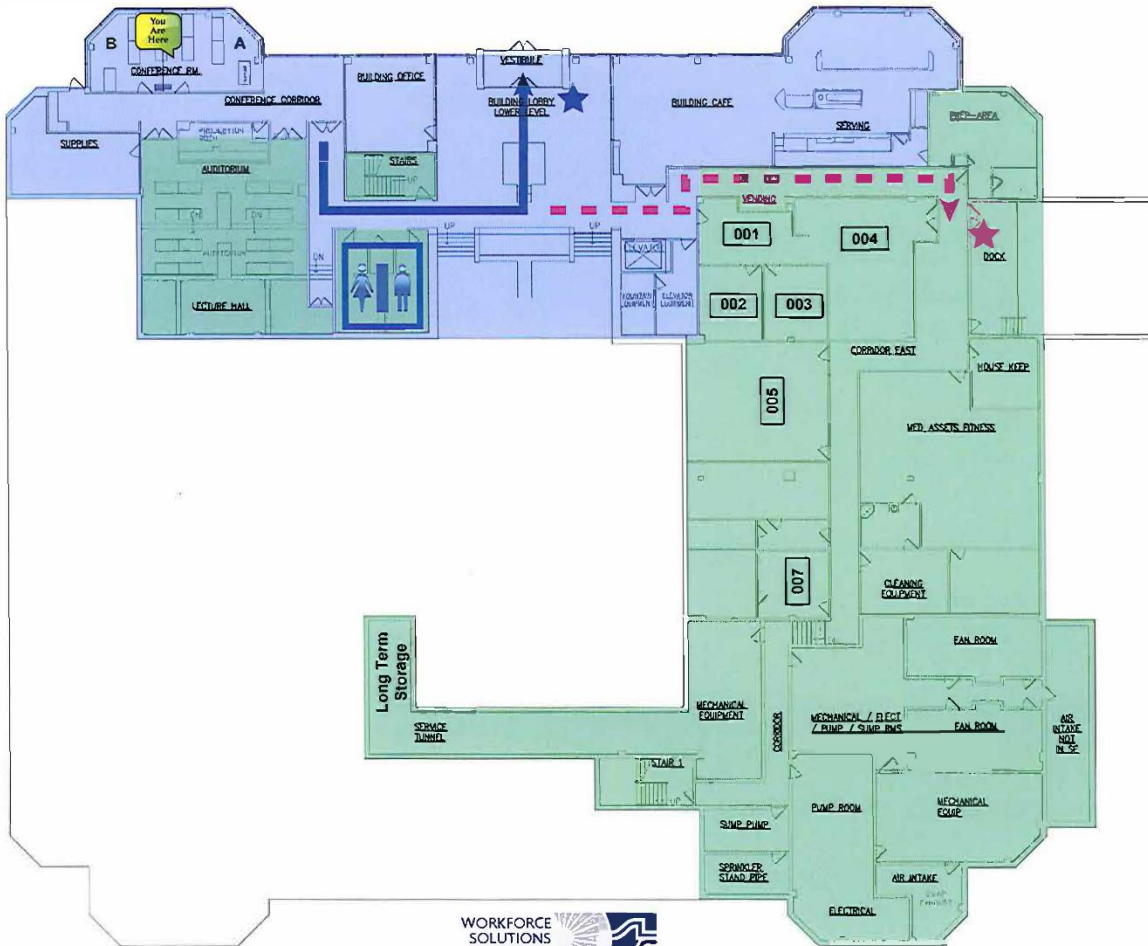

12/1/2021

Assembly Point
Outside

Emergency
Dial Security
at x5777
&
Police/Fire
Department at
x8911

Evacuation Route for Lower Level Conference Room

Primary EXIT
→

Secondary EXIT
←

You Are Here

You Are Here

Restrooms

Safe Areas:

- Restrooms
- Stairwell
- Testing Room
- 1st Floor Corridors
- Lower Level Hallways
- Video Lab
- Auditorium
- Basement Hall

Assembly Point
Outside

Emergency
Dial Security at
5777
&
Police/Fire
Department
8911

Evacuation Route for Room 209

- Primary EXIT
- Secondary EXIT
- You are here symbol
- Restrooms
- Safe Areas:**
 - Restrooms
 - Stairwell
 - Testing Room
 - 1st Floor Corridors
 - Lower Level Hallways
 - Video Lab
 - Auditorium
 - Basement Hall

**Evacuation Route
for Meeting Room
(MR)**

Primary EXIT

Secondary EXIT

You Are Here

Restrooms

Safe Areas:

- Restrooms
- Stairwell
- 1st Floor Corridors
- Lower Level Hallways
- Video Lab
- Auditorium
- Basement Hall