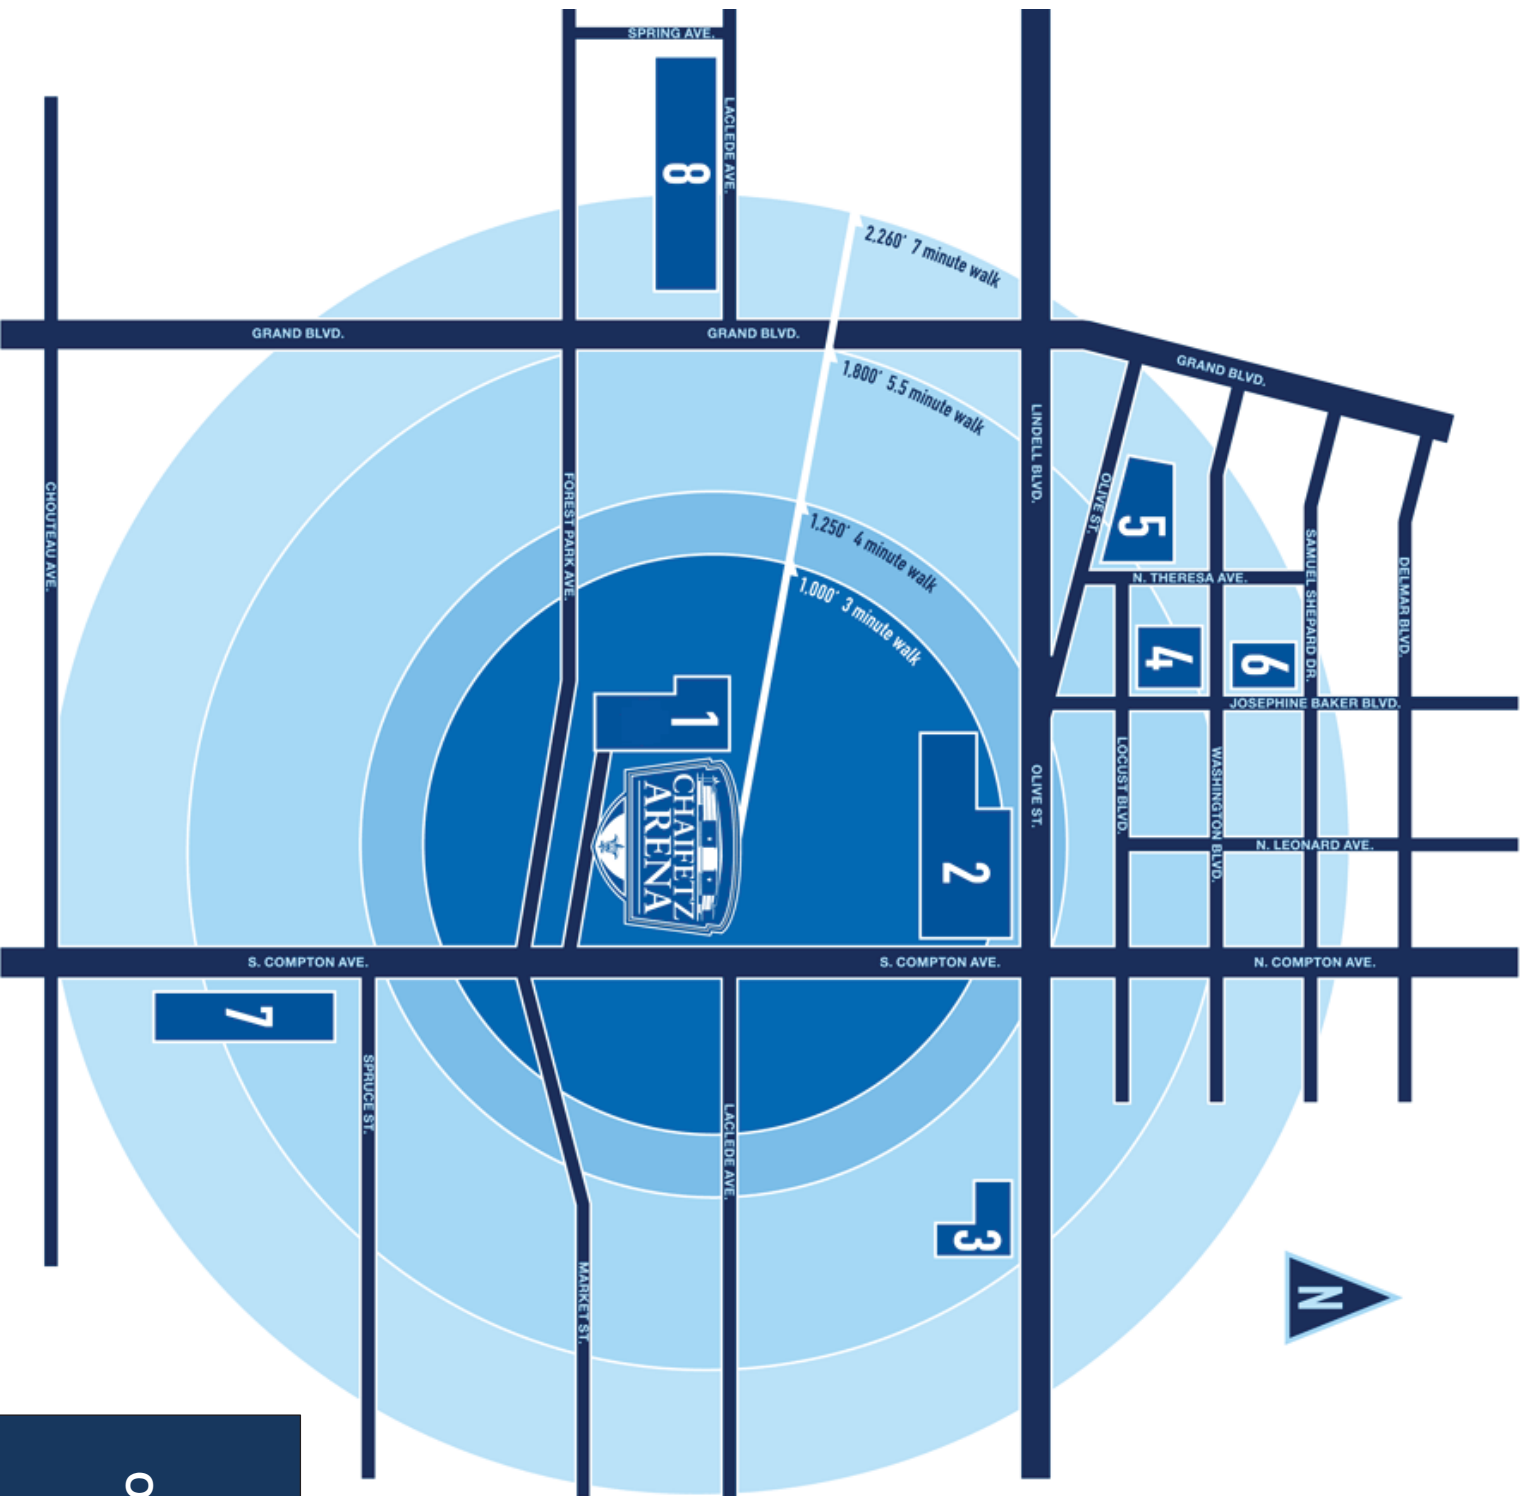

SAINT LOUIS UNIVERSITY
CHAIFETZ ARENA PARKING

- 1. FRED WEBER, INC. LOT**
 [Adjacent to the arena]
 Northwest corner of Compton Ave. and Market St.
 Enter from Compton Ave.
 235 spaces
- 2. OLIVE GARAGE (At Compton Ave. and Olive St.)**
 Enter from Compton Ave.
 1,800 spaces
- 3. MONASTERO LOT (3050 Olive St. – East of Compton Ave.)**
 Enter from Olive St.
 78 spaces
- 4. WASHINGTON SOUTH LOT**
 [Southwest corner of Washington Blvd. and Josephine Baker Blvd.]
 Enter from Washington Blvd.
 138 spaces
- 5. THERESA LOT**
 [Northwest corner of Olive St. and N. Theresa Ave.]
 Enter from N. Theresa Ave.
 168 spaces
- 6. WASHINGTON NORTH LOT (Northwest corner of Washington Blvd. and Josephine Baker Blvd.)**
 Enter from Washington Blvd.
 118 spaces
- 7. SIGMA LOT (DESIGNATED WEEKENDS / EVENINGS ONLY)**
 [Southeast corner of S. Compton Ave. and Spruce St.]
 Enter from Spruce St.
 429 spaces
- 8. LACLEDE GARAGE (EAST ENTRANCE)**
 [Between Grand Blvd. and Spring Ave. on Laclede Ave.]
 Enter from Laclede Ave.
 500 to 1,000 spaces

Chaifetz Arena
 at Saint Louis University
 One South Compton Avenue
 St. Louis, MO 63103