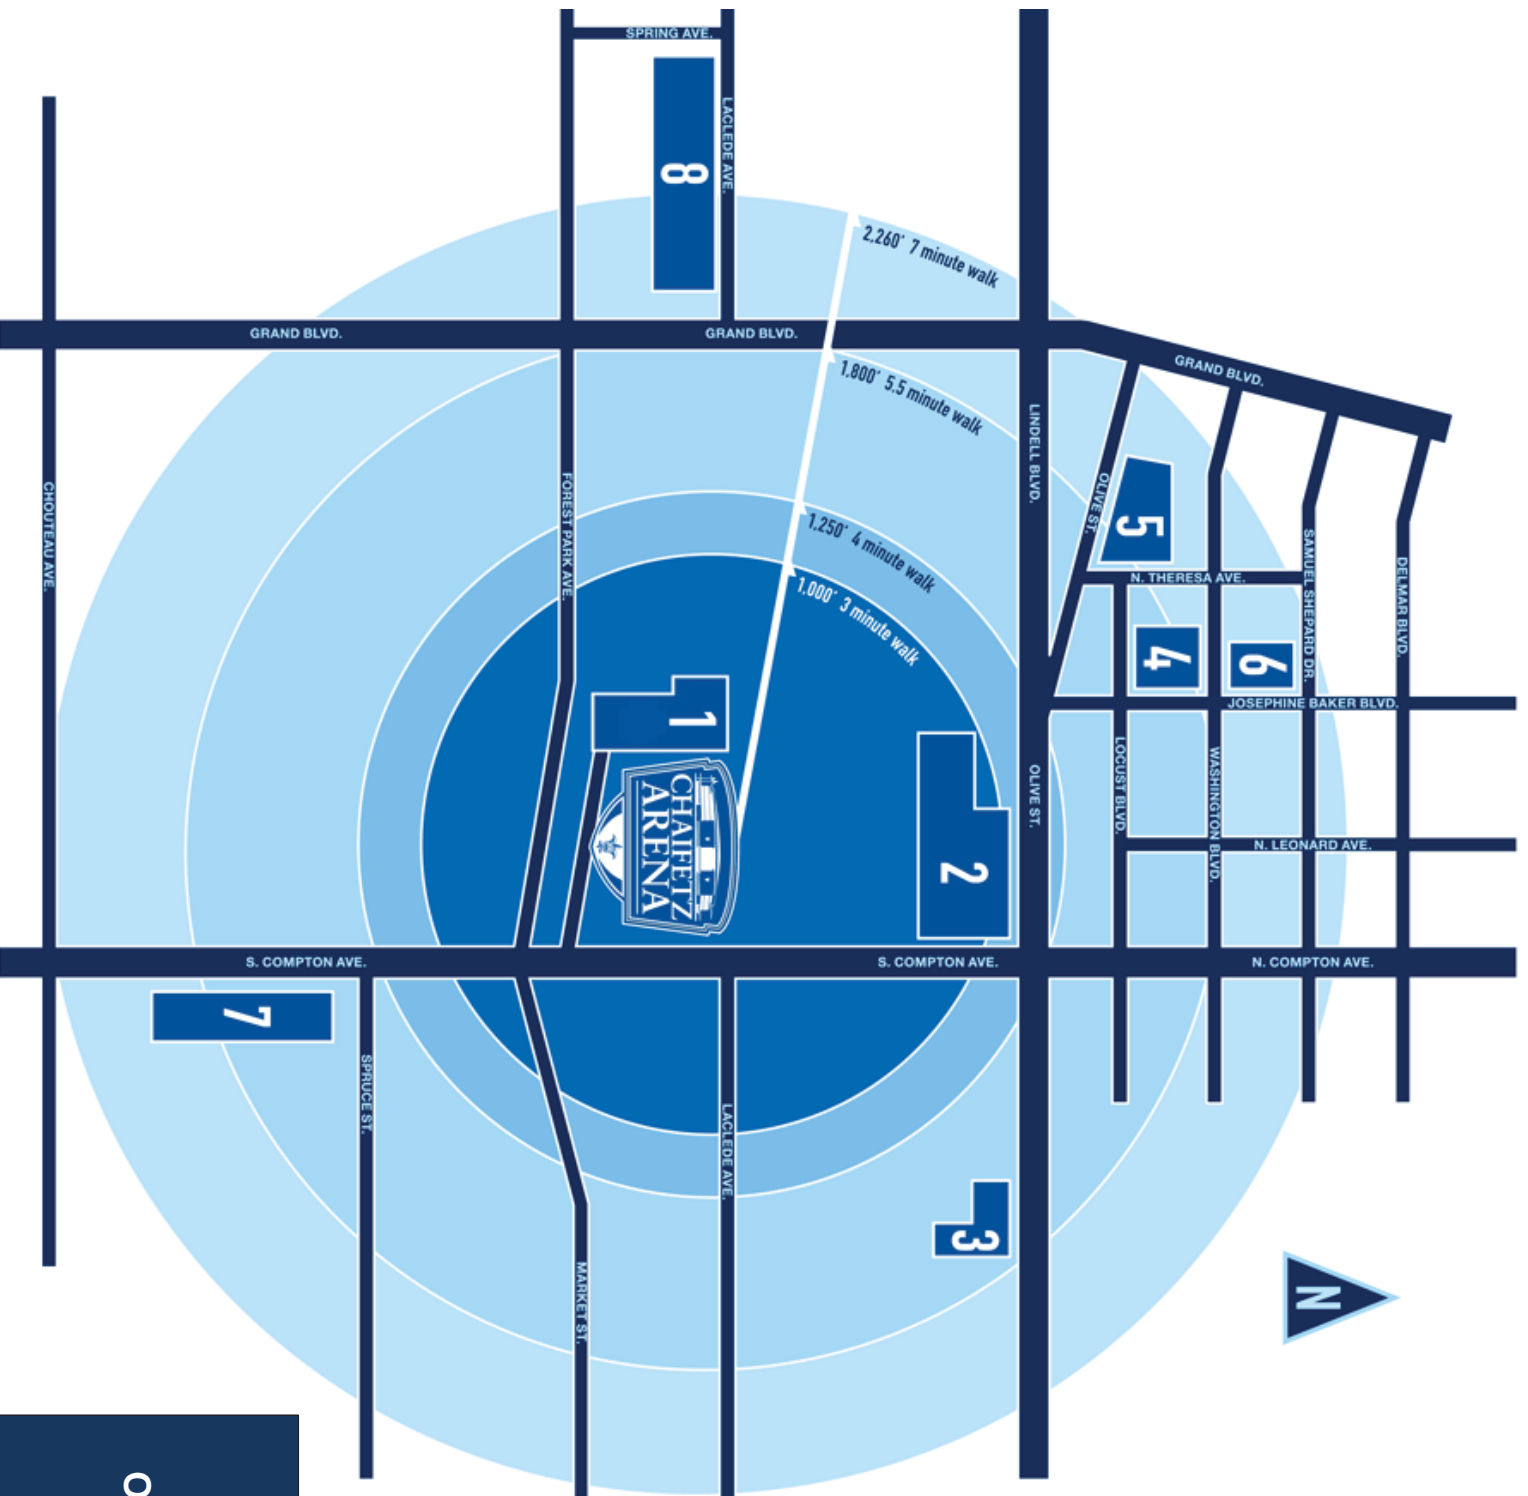

SAINT LOUIS UNIVERSITY  
**CHAIFETZ ARENA PARKING**

- 1. FRED WEBER, INC. LOT  
 [Adjacent to the arena]  
 Northwest corner of Compton Ave. and Market St.  
 Enter from Compton Ave.  
 235 spaces
- 2. OLIVE GARAGE (At Compton Ave. and Olive St.)  
 Enter from Compton Ave.  
 1,800 spaces
- 3. MONASTERO LOT (3050 Olive St. – East of Compton Ave.)  
 Enter from Olive St.  
 78 spaces
- 4. WASHINGTON SOUTH LOT  
 [Southwest corner of Washington Blvd. and Josephine Baker Blvd.]  
 Enter from Washington Blvd.  
 138 spaces
- 5. THERESA LOT  
 [Northwest corner of Olive St. and N. Theresa Ave.]  
 Enter from N. Theresa Ave.  
 168 spaces
- 6. WASHINGTON NORTH LOT [Northwest corner of Washington Blvd. and Josephine Baker Blvd.]  
 Enter from Washington Blvd.  
 118 spaces
- 7. SIGMA LOT (DESIGNATED WEEKENDS / EVENINGS ONLY)  
 [Southeast corner of S. Compton Ave. and Spruce St.]  
 Enter from Spruce St.  
 429 spaces
- 8. LACLEDE GARAGE (EAST ENTRANCE)  
 [Between Grand Blvd. and Spring Ave. on Laclede Ave.]  
 Enter from Laclede Ave.  
 500 to 1,000 spaces

**Chaifetz Arena**  
 at Saint Louis University  
 One South Compton Avenue  
 St. Louis, MO 63103