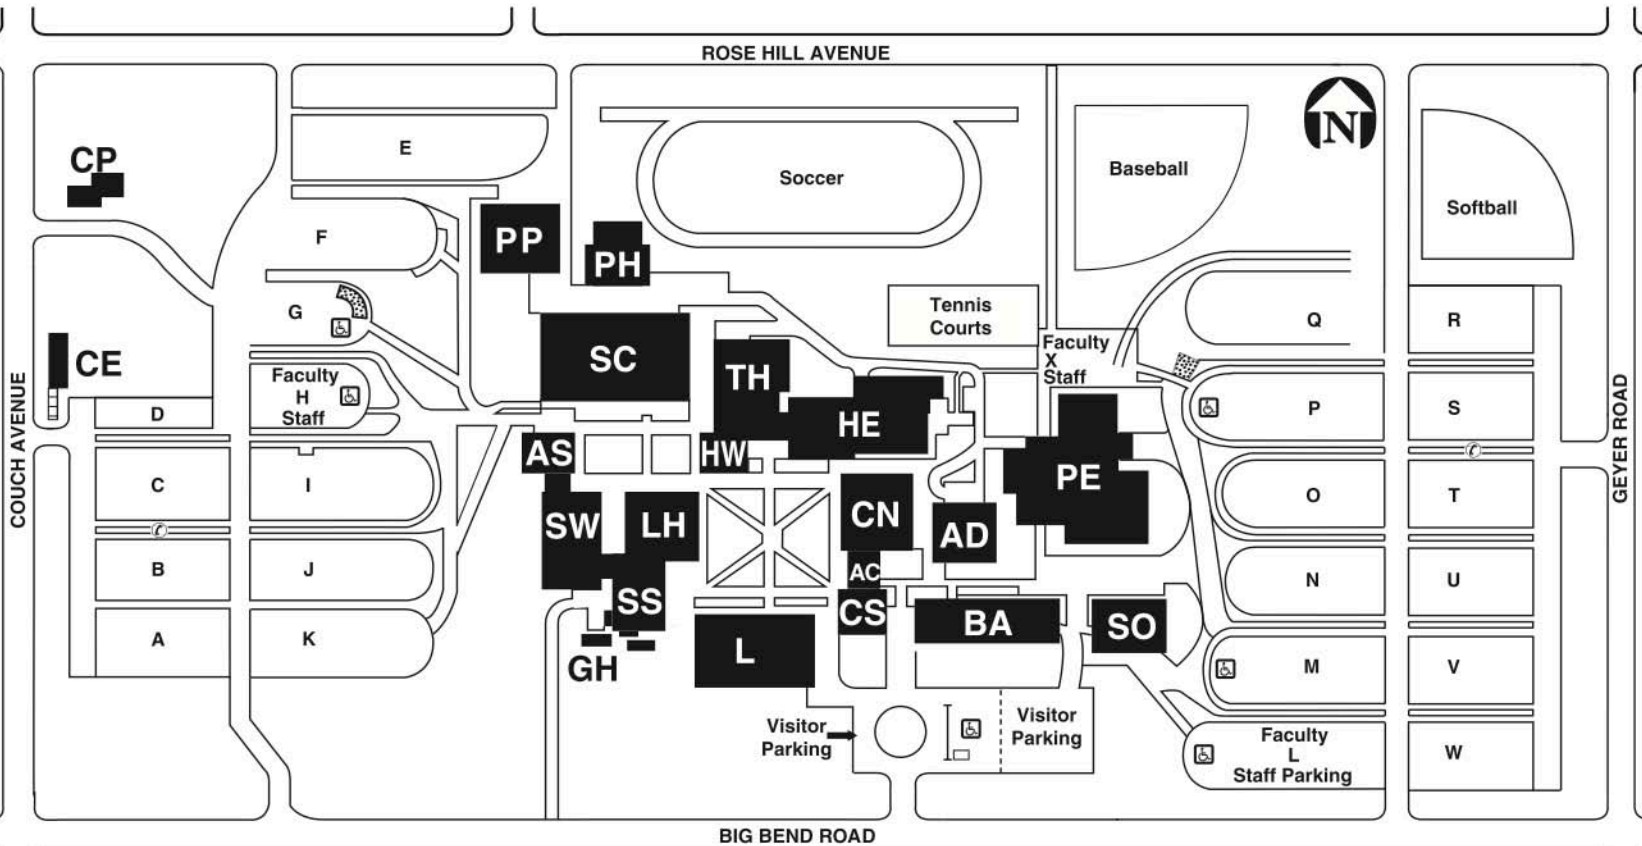

STLCC-MERAMEC CAMPUS

AC Assessment Center
 AD Administration/Clark Hall
 AS Applied Science
 BA Business Administration
 CE Continuing Education
 CN Communications North
 CP College Police
 CS Communications South
 GH Greenhouse
 HE Humanities East

HW Humanities West
 LH Lecture Halls
 L Library
 PE Physical Education
 PH Power House
 PP Physical Plant
 SC Student Center
 SO Social Science
 SS Science South
 SW Science West
 TH Theatre

Lots H, L and X – Faculty and Staff Parking

 Motorcycle Parking

Additional  Parking available on lots G, H, P, L & X

Students cannot park in the visitor's lot.

No parking along walls, curbs or in driveways unless specifically marked with parking spaces.