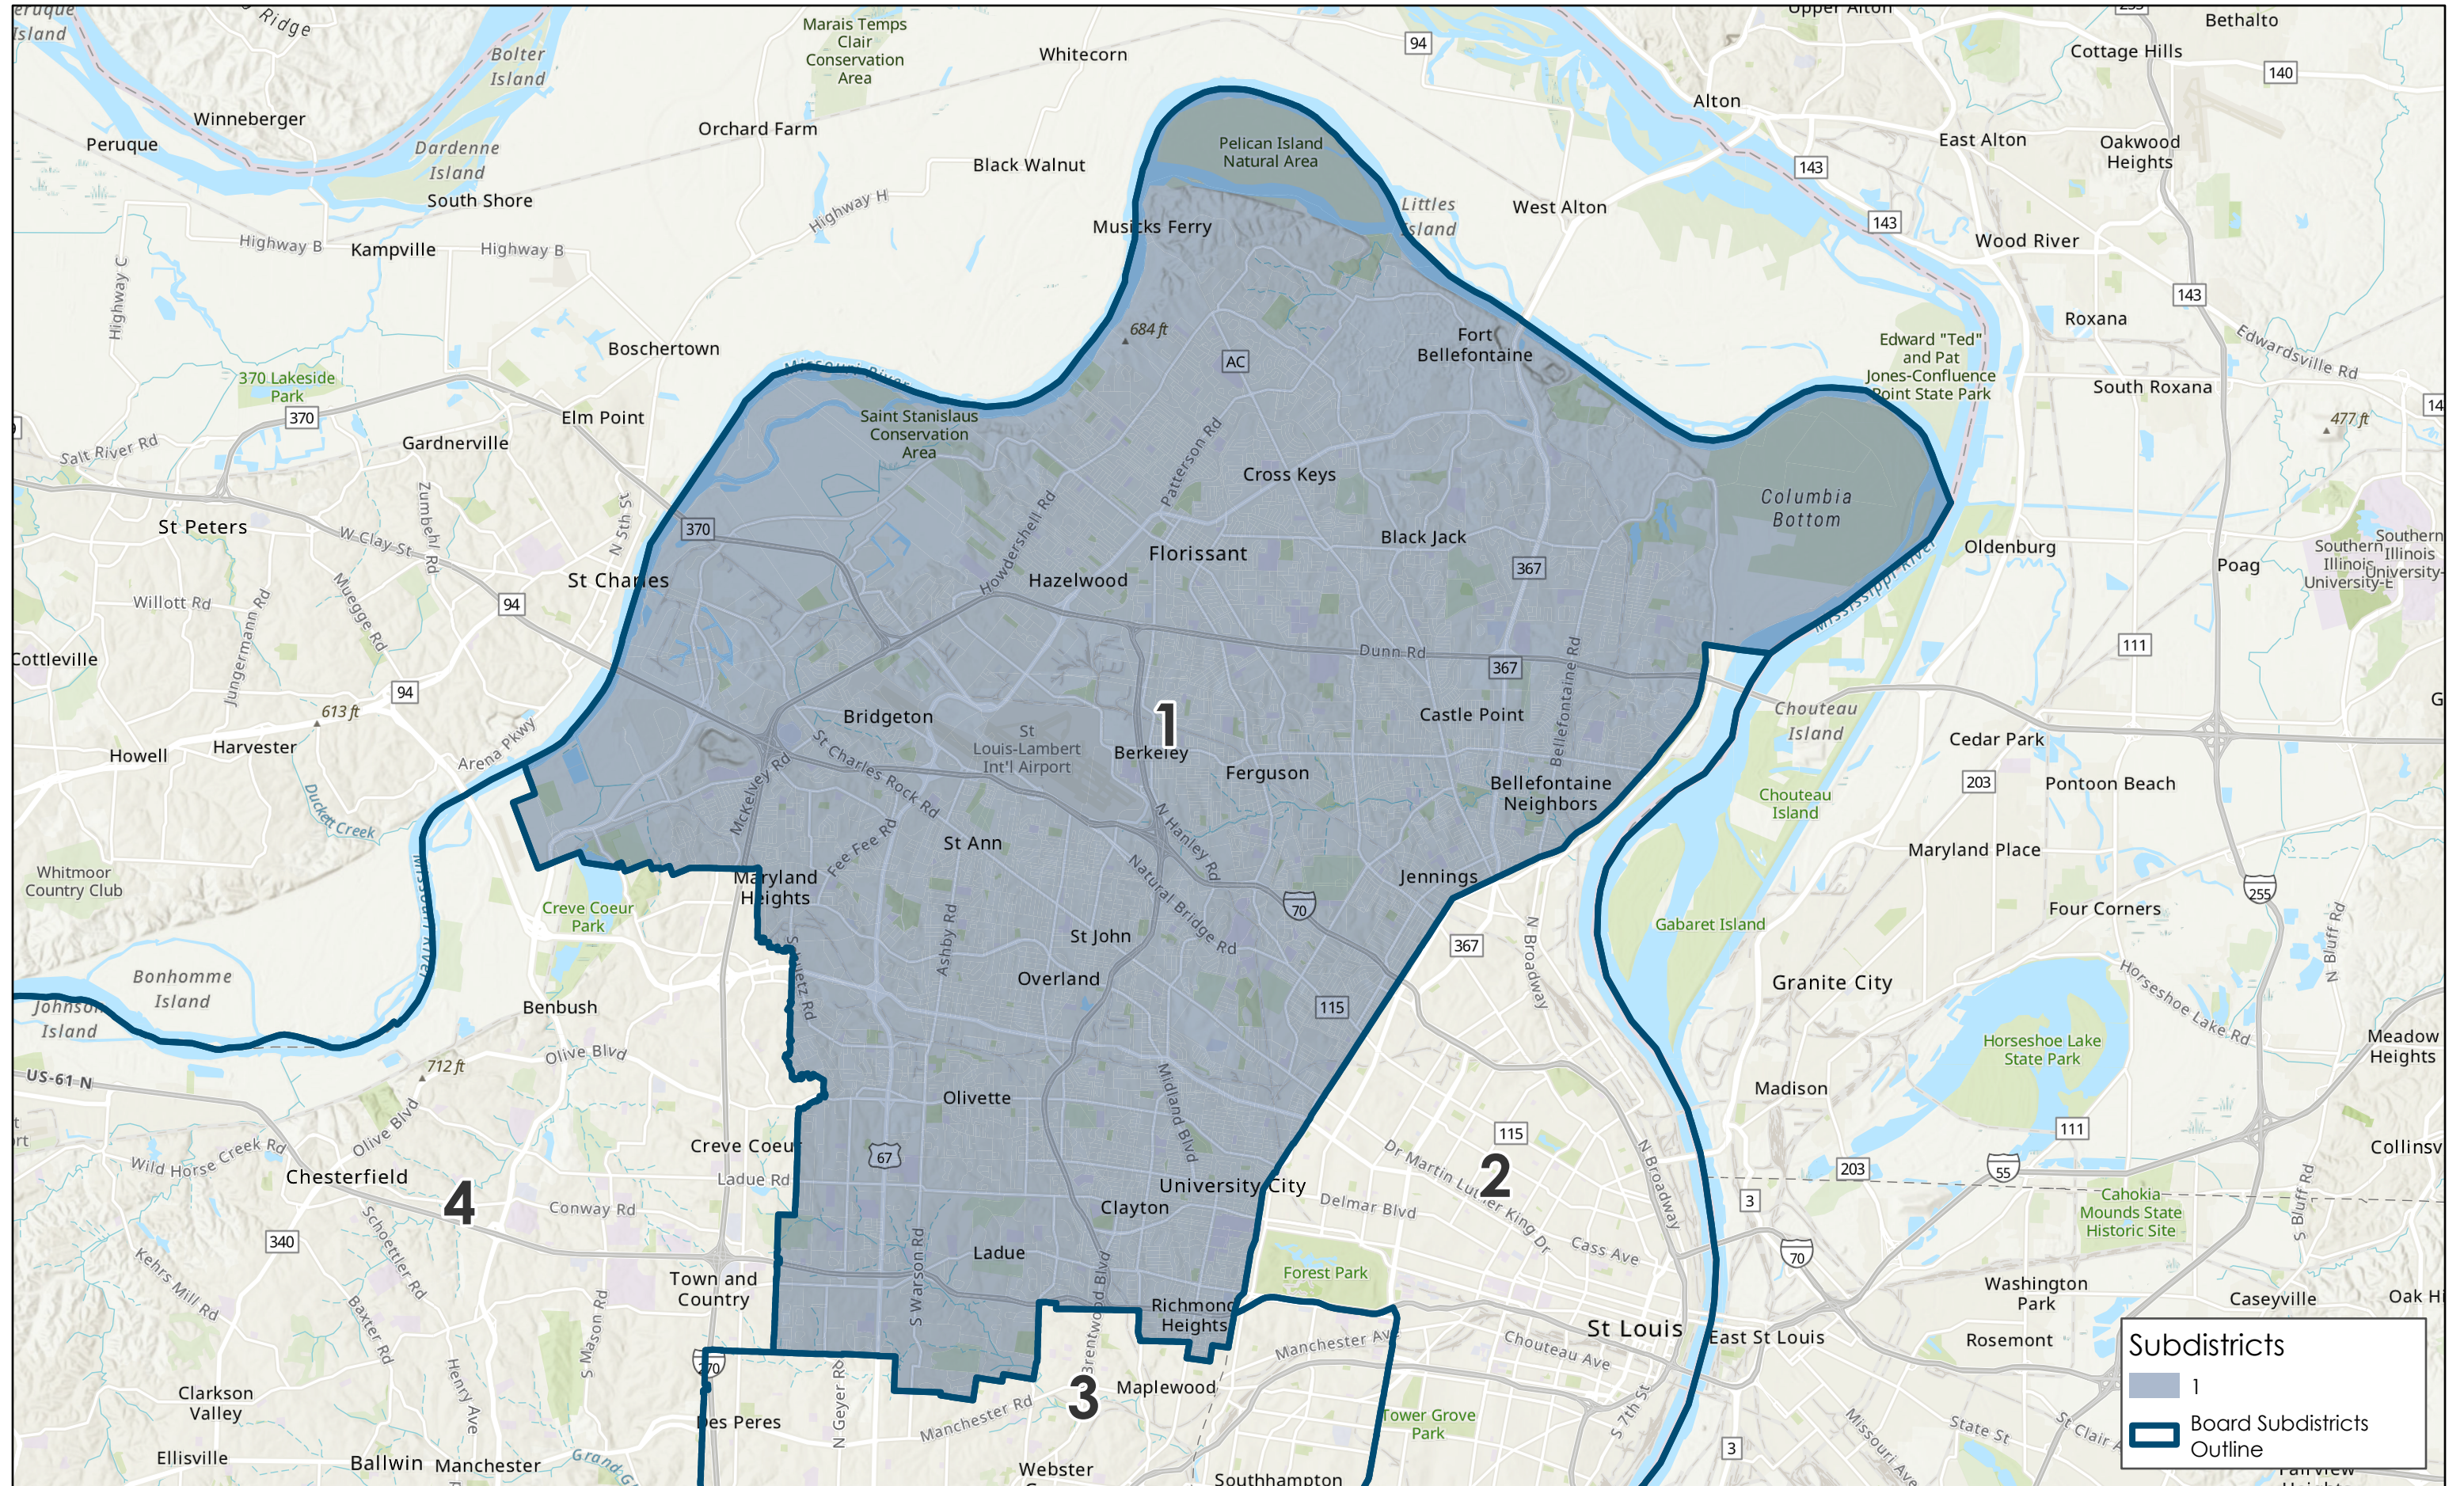

St. Louis Community College Board of Trustees Subdistrict 1

0 1.25 2.5 5 Miles